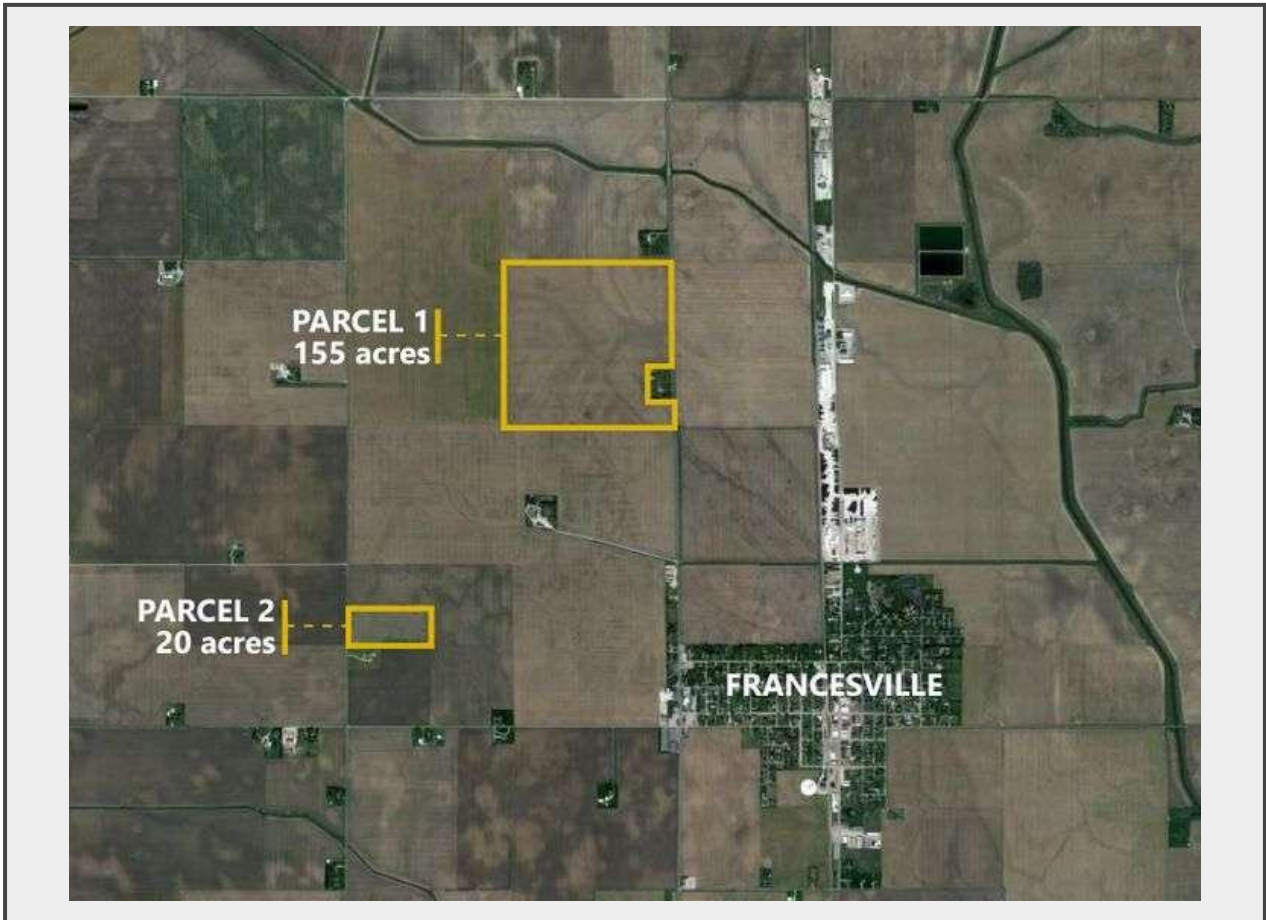

Sale Name: LEMAN FAMILY FARM

LOT 2 - Parcel #2 20 acres

Description

20 ACRES OF TOP QUALITY FARMLAND ONE MILE WEST OF FRANCESVILLE INDIANA

Quantity: 1

[https://
www.bradncommercialrealestate.auction/](https://www.bradncommercialrealestate.auction/)