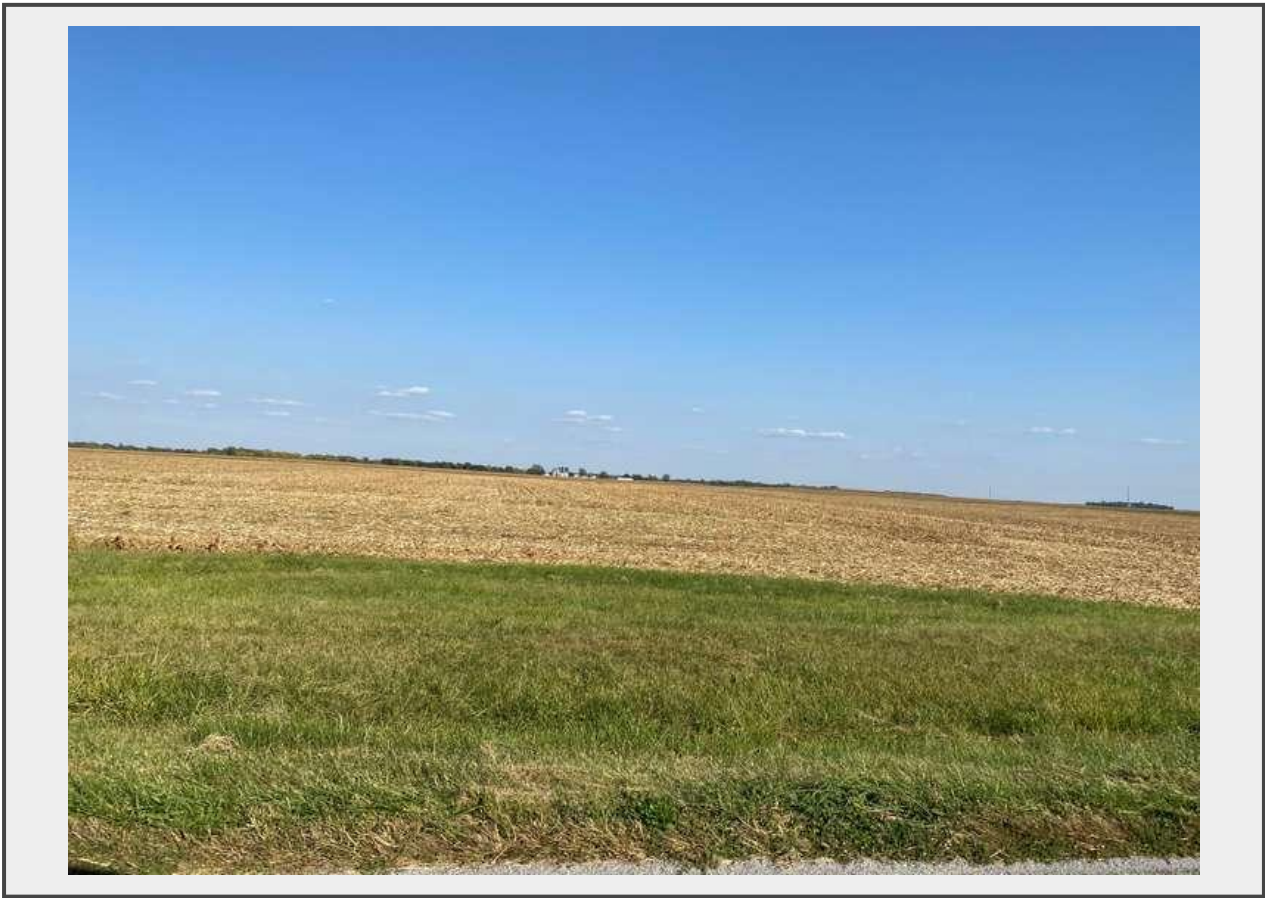

**Sale Name:** WARD FAMILY FARM

**LOT 2 - Parcel 2 160 Acres**

**Description**

***160 acres of Top quality farm land***

**Quantity:** 1

**[https://  
www.bradncommercialrealestate.auction/](https://www.bradncommercialrealestate.auction/)**